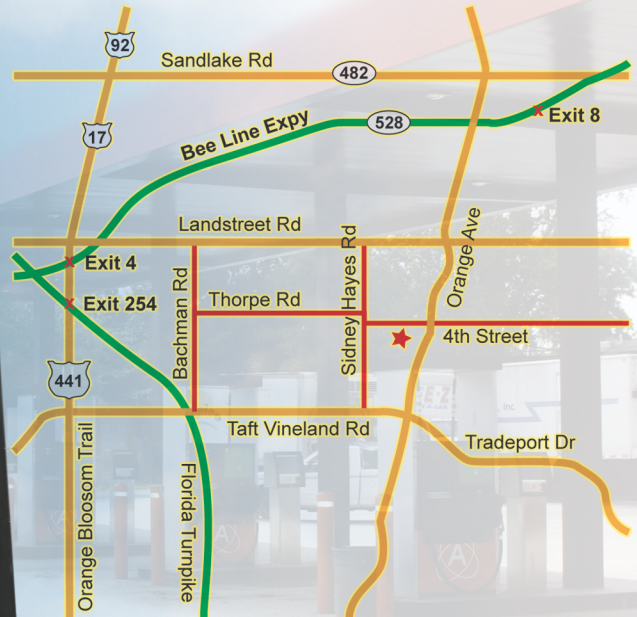

ACME
Truck Stop

REGULAR Unleaded **Great**
Prices
DIESEL **Every Day**

WE ACCEPT

COMDATA COM CHEK FLEET ONE FUEL MAN
TCH CHECKS T-CHECK SYSTEMS WRIGHT EXPRESS EFS TRANSCHECK

304 East 4th St. • Orlando FL 32824